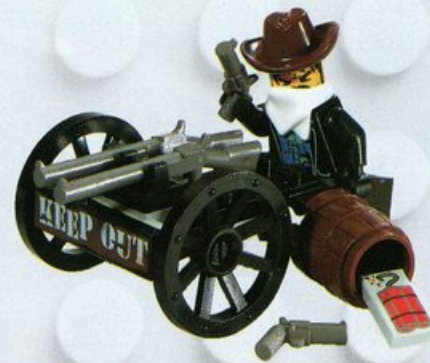

U. #6790 Bandit's Wheel Gun
Ages 5-12. 19 pieces. $1.99

39